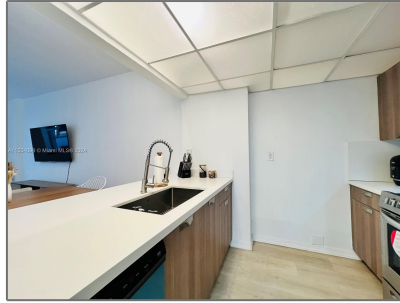

# Residential Lease For Rent

770 Sqft - 540 Brickell Key Dr # 202, Miami,  
Florida 33131