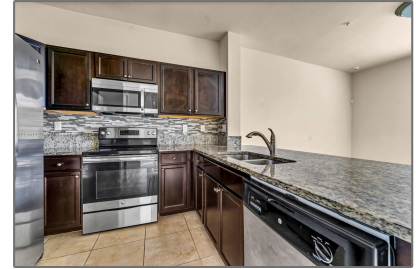

Residential Lease For Rent

1,151 Sqft - 134 SE 28th Ter # 20, Homestead,
Florida 33033

Basic [Details](#)

Property Type: **Residential Lease**

Listing Type: **For Rent**

Listing ID: **A11561127**

Price: **\$2,300**