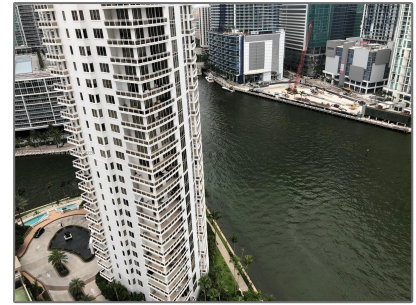

Residential Lease For Rent

1,326 Sqft - 900 Brickell Key Blvd # 2205, Miami, Florida 33131

Basic [Details](#)

Property Type:	Residential Lease
Listing Type:	For Rent
Listing ID:	A11556632
Price:	\$6,450
Bedrooms:	2
Bathrooms:	2
Half Bathrooms:	1
Square Footage:	1,326 Sqft
Year Built:	2008

Address [Map](#)

Country:	US
State:	FL
County:	Miami-Dade County
City:	Miami
Zipcode:	33131
Street:	900 Brickell Key Blvd # 2205

Building Name: **ASIA CONDO**

Floor Number: **0**

Longitude: **W81° 48' 51.4"**