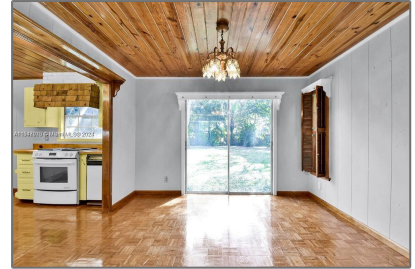

Residential Lease For Rent

1,134 Sqft - 2388 Holly Ln, Palm Beach Gardens, Florida 33410

Basic [Details](#)

Property Type: **Residential Lease**

Listing Type: **For Rent**

Listing ID: **A11547973**

Price: **\$2,500**