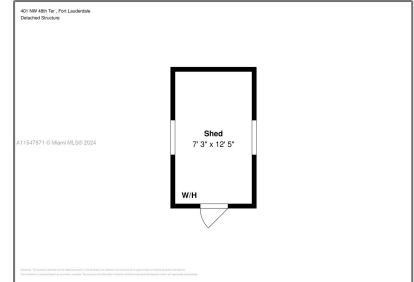

# Residential Lease For Rent

1,409 Sqft - 401 NW 48th Ter, Plantation, Florida  
33317

## Basic [Details](#)

Property Type:	<b>Residential Lease</b>
Listing Type:	<b>For Rent</b>
Listing ID:	<b>A11547871</b>
Price:	<b>\$2,600</b>
Bedrooms:	<b>3</b>
Bathrooms:	<b>2</b>
Square Footage:	<b>1,409 Sqft</b>
Year Built:	<b>1959</b>
Lot Area:	<b>9,600 Sqft</b>