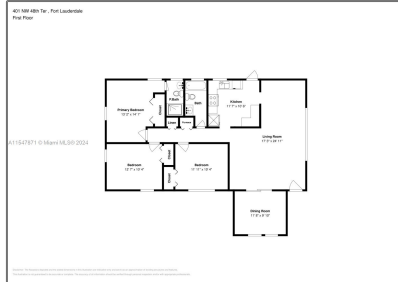

# Residential Lease For Rent

1,409 Sqft - 401 NW 48th Ter, Plantation, Florida  
33317

## Basic [Details](#)

Property Type:	<b>Residential Lease</b>
Listing Type:	<b>For Rent</b>
Listing ID:	<b>A11547871</b>
Price:	<b>\$2,600</b>
Bedrooms:	<b>3</b>
Bathrooms:	<b>2</b>
Square Footage:	<b>1,409 Sqft</b>
Year Built:	<b>1959</b>
Lot Area:	<b>9,600 Sqft</b>