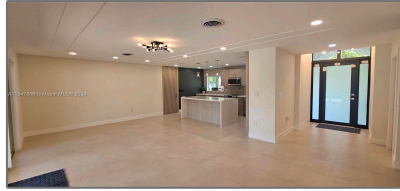

## Basic [Details](#)

Property Type:	<b>Residential Lease</b>
Listing Type:	<b>For Rent</b>
Listing ID:	<b>A11547846</b>
Price:	<b>\$7,200</b>
Bedrooms:	<b>4</b>
Bathrooms:	<b>3</b>
Square Footage:	<b>2,027 Sqft</b>
Year Built:	<b>1958</b>
Lot Area:	<b>15,587 Sqft</b>