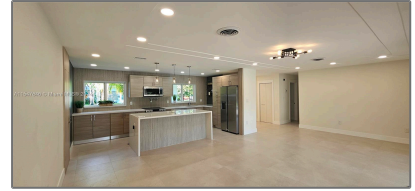

## Basic [Details](#)

Property Type:	<b>Residential Lease</b>
Listing Type:	<b>For Rent</b>
Listing ID:	<b>A11547846</b>
Price:	<b>\$7,200</b>
Bedrooms:	<b>4</b>
Bathrooms:	<b>3</b>
Square Footage:	<b>2,027 Sqft</b>
Year Built:	<b>1958</b>
Lot Area:	<b>15,587 Sqft</b>