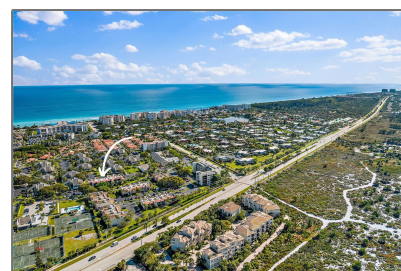

Residential Lease For Rent

704 Sqft - 1605 S Us Highway 1 # 104, Jupiter,
Florida 33477

Basic [Details](#)

Property Type: **Residential Lease**

Listing Type: **For Rent**

Listing ID: **A11547749**

Price: **\$4,800**

County: **Palm Beach County**

City: **Jupiter**

Zipcode: **33477**

Street: **1605 S Us Highway
1 # 104**

Building Name: **JUPITER OCEAN
AND RACQUET**

Floor Number: **0**

Features

Pet Allowed: