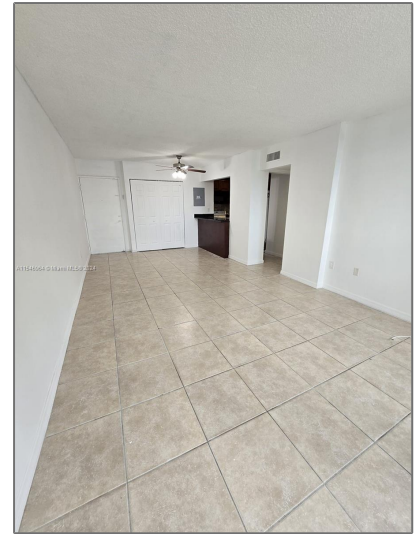

Residential Lease For Rent

1,036 Sqft - 816 NW 87th Ave # 406, Miami,
Florida 33172

Basic [Details](#)

Property Type: **Residential Lease**

Listing Type: **For Rent**

Listing ID: **A11546964**

Price: **\$2,300**