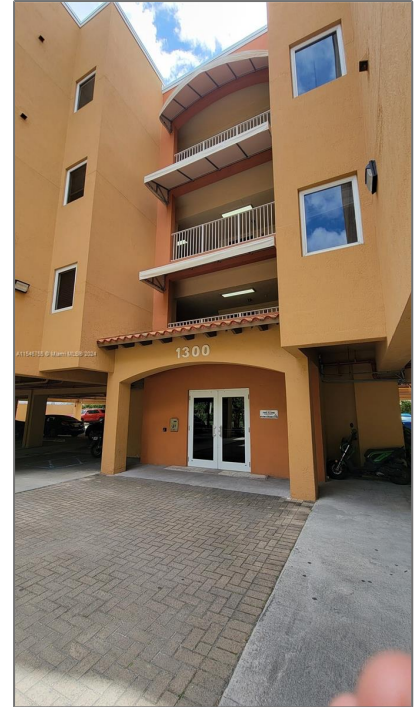

Residential Lease For Rent

1,029 Sqft - 1300 NE 109th St # 205, Miami,
Florida 33161

Basic [Details](#)

Property Type: **Residential Lease**

Listing Type: **For Rent**

Listing ID: **A11546755**

Price: **\$2,350**

Bedrooms: **2**

Bathrooms: **2**

Square Footage: **1,029 Sqft**

Year Built: **2005**

Address [Map](#)

Country: **US**

State: **FL**

County: **Miami-Dade County**

City: **Miami**

Features

View: **Garden**

Patio: **Open Balcony**

Furnished: **Unfurnished**

Zipcode:	33161
Street:	1300 NE 109th St # 205
Building Name:	THE PALMS CONDO
Floor Number:	0
Longitude:	W81° 49' 44"
Latitude:	N25° 52' 32"