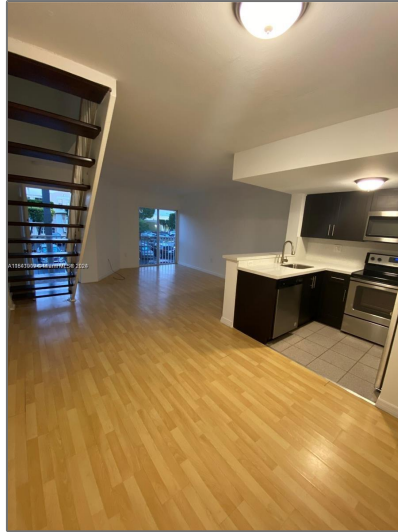

# Residential Lease For Rent

676 Sqft - 670 NW 85th Pl # 205, Miami, Florida  
33126

## Basic [Details](#)

Property Type: **Residential Lease**

Listing Type: **For Rent**

Listing ID: **A11541909**

Price: **\$1,950**

Bedrooms: **1**

Bathrooms: **1**

Square Footage: **676 Sqft**