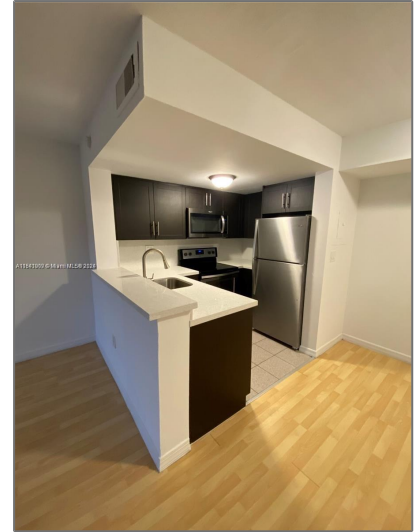

# Residential Lease For Rent

676 Sqft - 670 NW 85th Pl # 205, Miami, Florida  
33126

## Basic [Details](#)

Property Type: **Residential Lease**

Listing Type: **For Rent**

Listing ID: **A11541909**

Price: **\$1,950**

Bedrooms: **1**

Bathrooms: **1**

Square Footage: **676 Sqft**