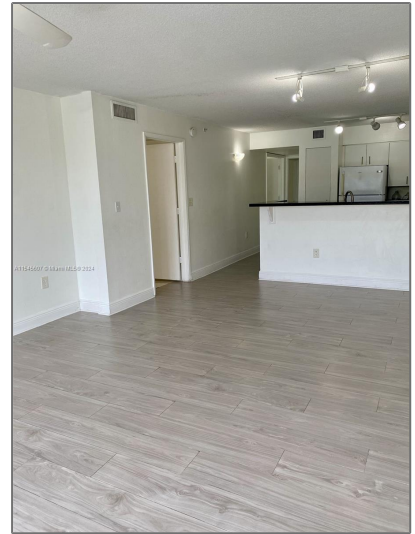

Residential Lease For Rent

1,177 Sqft - 4350 NW 107 AV # 108, Doral,
Florida 33178

Basic [Details](#)

Property Type: **Residential Lease**

Listing Type: **For Rent**

Listing ID: **A11545607**

Price: **\$2,900**