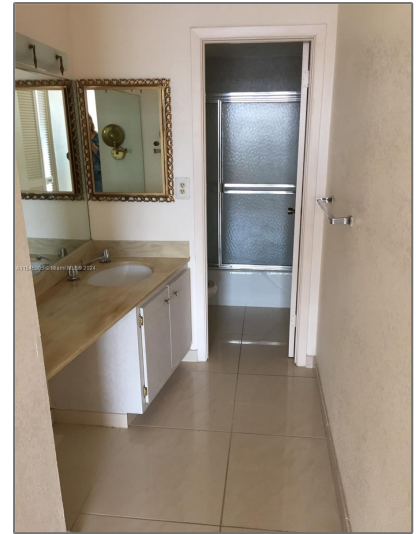

Residential Lease For Rent

1,240 Sqft - 1985 S Ocean Dr # 12J, Hallandale
Beach, Florida 33009

Basic [Details](#)

Property Type: **Residential Lease**

Listing Type: **For Rent**

Listing ID: **A11545905**

Price: **\$2,600**

Bedrooms: **2**

Bathrooms: **2**

Square Footage: **1,240 Sqft**

Year Built: **1972**

Address [Map](#)

Country: **US**

State: **FL**

County: **Broward County**