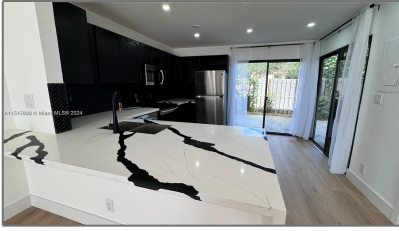

Residential Lease For Rent

1,452 Sqft - 370 City View Dr # 370, Fort
Lauderdale, Florida 33311

Basic [Details](#)

Property Type: **Residential Lease**

Listing Type: **For Rent**

Listing ID: **A11545932**

Price: **\$3,500**