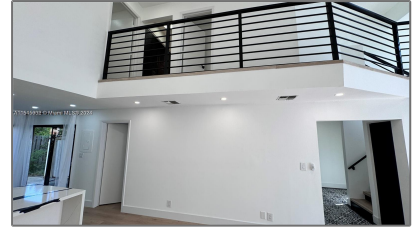

Residential Lease For Rent

1,452 Sqft - 370 City View Dr # 370, Fort
Lauderdale, Florida 33311

Basic [Details](#)

Property Type: **Residential Lease**

Listing Type: **For Rent**

Listing ID: **A11545932**

Price: **\$3,500**