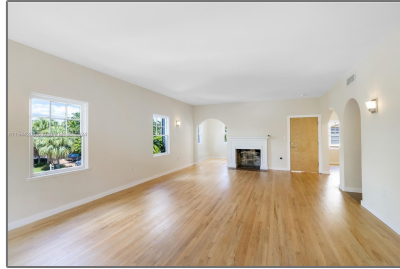

Residential Lease For Rent

2,500 Sqft - 4531 Prairie Ave # 2, Miami Beach, Florida 33140

Basic [Details](#)

Property Type: **Residential Lease**

Listing Type: **For Rent**

Listing ID: **A11544208**

Price: **\$7,500**