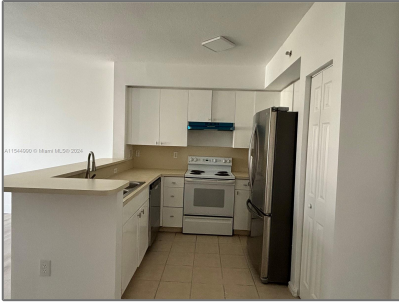

# Residential Lease For Rent

809 Sqft - 11050 SW 196th St # 412, Cutler Bay,  
Florida 33157

## Basic [Details](#)

Property Type: **Residential Lease**

Listing Type: **For Rent**

Listing ID: **A11544990**

Price: **\$2,100**

Bedrooms: **2**

Bathrooms: **2**

Square Footage: **809 Sqft**