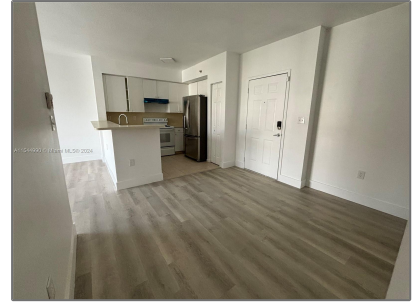

# Residential Lease For Rent

809 Sqft - 11050 SW 196th St # 412, Cutler Bay,  
Florida 33157

## Basic [Details](#)

Property Type: **Residential Lease**

Listing Type: **For Rent**

Listing ID: **A11544990**

Price: **\$2,100**

Bedrooms: **2**

Bathrooms: **2**

Square Footage: **809 Sqft**