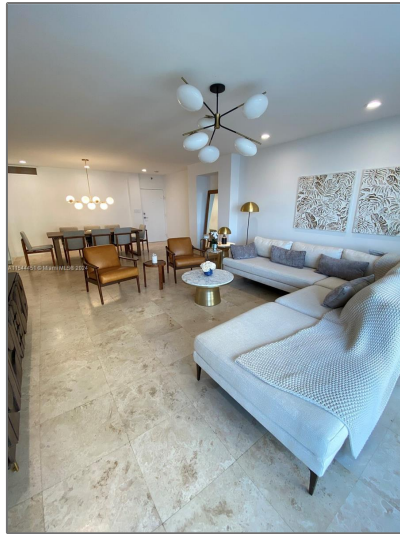

Residential Lease For Rent

1,188 Sqft - 2451 Brickell Ave # 11E, Miami,
Florida 33129

Basic [Details](#)

Property Type: **Residential Lease**

Listing Type: **For Rent**

Listing ID: **A11544451**

Price: **\$4,000**

City: **Miami**

Zipcode: **33129**

Street: **2451 Brickell Ave #
11E**

Features

✓ Swimming Pool: **Other**

✓ Heating System: **Central**

✓ Patio: **Open Balcony**

✓ Furnished: **Furnished**