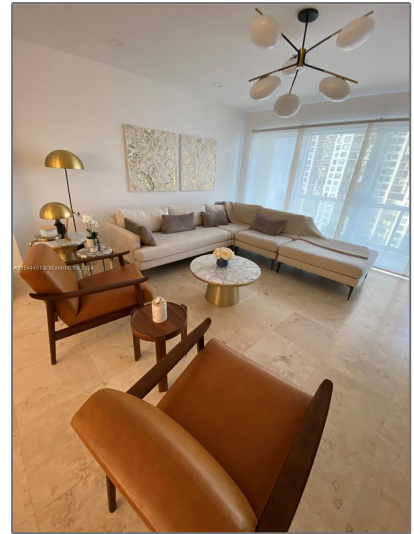

Residential Lease For Rent

1,188 Sqft - 2451 Brickell Ave # 11E, Miami,
Florida 33129

Basic [Details](#)

Property Type: **Residential Lease**

Listing Type: **For Rent**

Listing ID: **A11544451**

Price: **\$4,000**

City: **Miami**

Zipcode: **33129**

Street: **2451 Brickell Ave #
11E**

Features

✓ Swimming Pool: **Other**

✓ Heating System: **Central**

✓ Patio: **Open Balcony**

✓ Furnished: **Furnished**