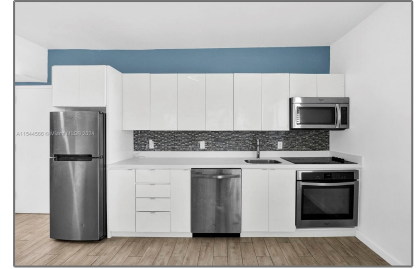

Residential Lease For Rent

561 Sqft - 1611 Meridian Ave # 108, Miami Beach, Florida 33139

Basic [Details](#)

Property Type: **Residential Lease**

Listing Type: **For Rent**

Listing ID: **A11544566**

Price: **\$2,300**