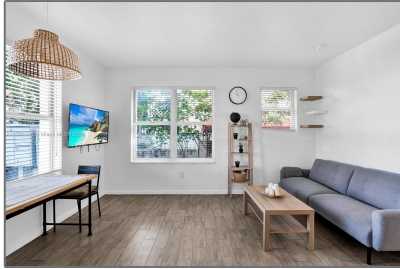

Residential Lease For Rent

561 Sqft - 1611 Meridian Ave # 108, Miami Beach, Florida 33139

Basic [Details](#)

Property Type: **Residential Lease**

Listing Type: **For Rent**

Listing ID: **A11544566**

Price: **\$2,300**