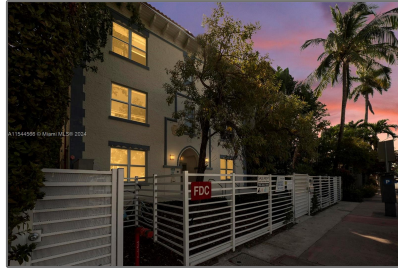

Residential Lease For Rent

561 Sqft - 1611 Meridian Ave # 108, Miami Beach, Florida 33139

Basic [Details](#)

Property Type: **Residential Lease**

Listing Type: **For Rent**

Listing ID: **A11544566**

Price: **\$2,300**