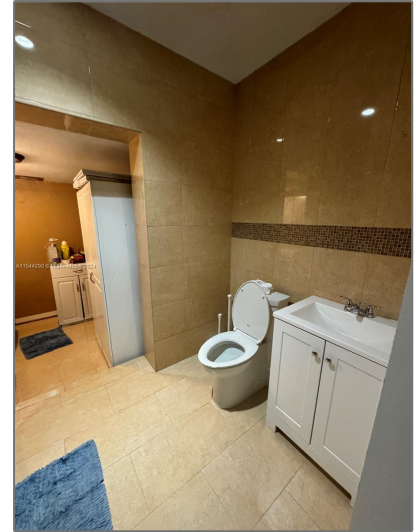

Residential Lease For Rent

1,392 Sqft - 6331 NW 110th Ter # 1, Hialeah,
Florida 33012

Basic [Details](#)

Property Type: **Residential Lease**

Listing Type: **For Rent**

Listing ID: **A11544290**

Price: **\$3,200**

Bedrooms: **3**

Bathrooms: **1**

Square Footage: **1,392 Sqft**

Year Built: **1955**

Lot Area: **8,331 Sqft**

Address [Map](#)

Country: **US**

State: **FL**