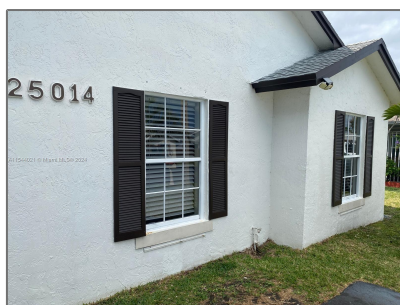

Residential Lease For Rent

1,532 Sqft - 25014 SW 128th Pl # 25014,
Homestead, Florida 33032

Basic [Details](#)

Property Type: **Residential Lease**

Listing Type: **For Rent**

Listing ID: **A11544021**

Price: **\$3,200**

Bedrooms: **4**

Bathrooms: **2**

Square Footage: **1,532 Sqft**

Year Built: **1994**

Lot Area: **4,500 Sqft**

Address [Map](#)

Country: **US**

State: **FL**

County: **Miami-Dade County**

City: **Homestead**

Zipcode: **33032**

Street: **25014 SW 128th Pl
25014**

Building Name: **PRINCETONIAN BY
THE PARK**

Floor Number: **0**

Features

Cooling System: **Central Air**