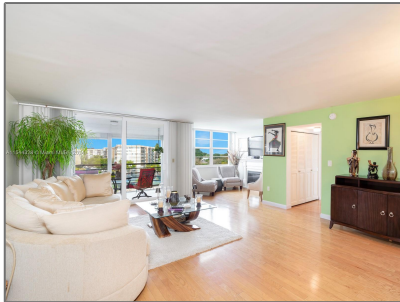

Residential For Sale

1,310 Sqft - 1100 Saint Charles Pl # 617,
Pembroke Pines, Florida 33026

Basic [Details](#)

Property Type: **Residential**

Listing Type: **For Sale**

Listing ID: **A11544328**

Price: **\$230,000**