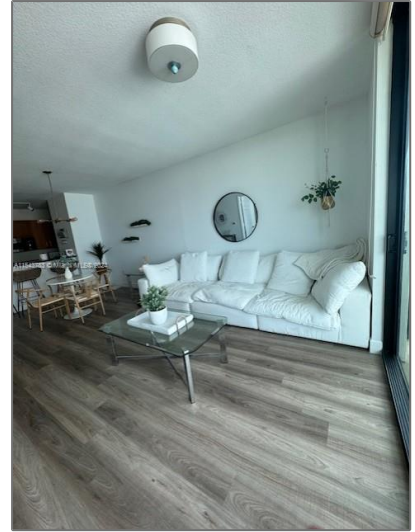

Residential Lease For Rent

780 Sqft - 1300 Ponce De Leon Blvd # 702, Coral Gables, Florida 33134

Basic [Details](#)

Property Type: **Residential Lease**

Listing Type: **For Rent**

Listing ID: **A11543783**