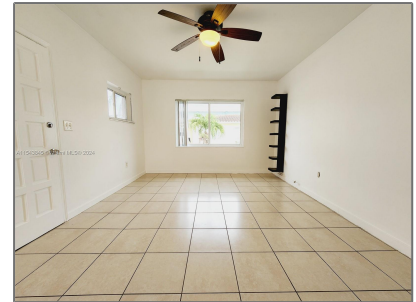

Residential Lease For Rent

589 Sqft - 1203 Marseille Dr # 22, Miami Beach,
Florida 33141

Basic [Details](#)

Property Type: **Residential Lease**

Listing Type: **For Rent**

Listing ID: **A11543845**

Price: **\$1,600**