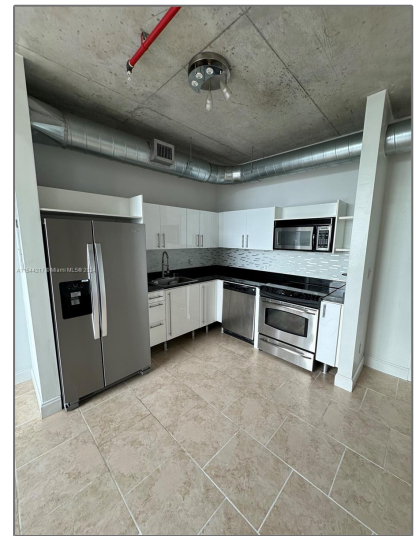

## Basic [Details](#)

Property Type: **Residential Lease**

Listing Type: **For Rent**

Listing ID: **A11544217**

Price: **\$3,500**

Bedrooms: **1**

Bathrooms: **2**

Square Footage: **1,255 Sqft**