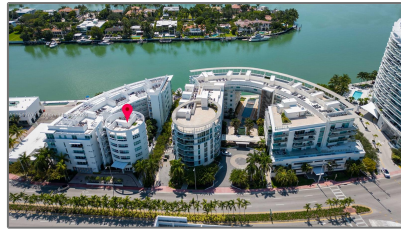

Residential Lease For Rent

1,165 Sqft - 6580 Indian Creek Dr # 310, Miami Beach, Florida 33141

Basic [Details](#)

Property Type: **Residential Lease**

Listing Type: **For Rent**

Listing ID: **A11543700**

Price: **\$3,850**

City: **Miami Beach**

Zipcode: **33141**

Street: **6580 Indian Creek Dr # 310**

Building Name: **REGATTA AT INDIAN CREEK**

Floor Number: **0**

Longitude: **W81° 52' 41.4"**

Latitude: **N25° 50' 58.1"**

Features