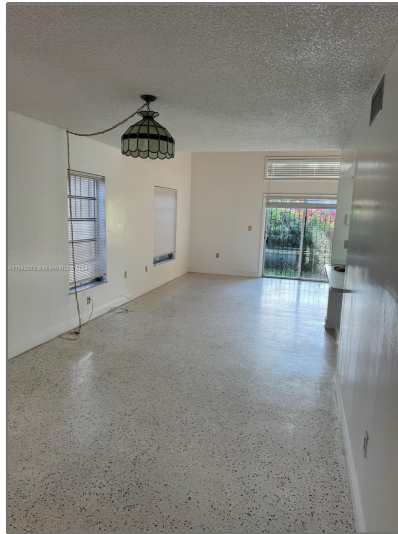

Residential Lease For Rent

1,926 Sqft - 112 NW 32nd Pl # 112, Miami,
Florida 33125

Basic [Details](#)

Property Type: **Residential Lease**

Listing Type: **For Rent**

Listing ID: **A11542875**

Price: **\$3,000**