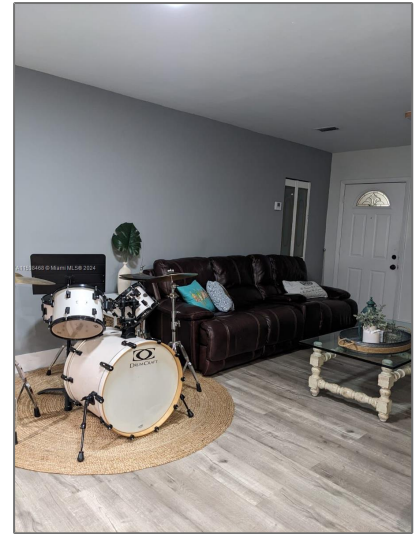

Residential Lease For Rent

1,815 Sqft - 6480 W 13th Ave, Hialeah, Florida
33012

Basic [Details](#)

| | |
|-----------------|--------------------------|
| Property Type: | Residential Lease |
| Listing Type: | For Rent |
| Listing ID: | A11538468 |
| Price: | \$3,500 |
| Bedrooms: | 3 |
| Bathrooms: | 2 |
| Square Footage: | 1,815 Sqft |
| Year Built: | 1958 |
| Lot Area: | 8,250 Sqft |