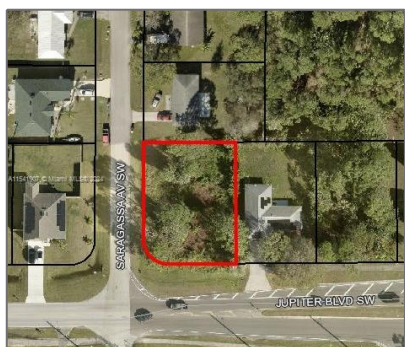

Land/boat Docks For Sale

- 0 SW Jupiter Bld, Palm Bay, Florida 32907

Basic Details

Property Type: **Land/boat Docks**

Listing Type: **For Sale**

Listing ID: **A11541907**

Price: **\$64,000**

Address Map

Country: **US**

State: **FL**

County: **Brevard County**

City: **Palm Bay**

Zipcode: **32907**

Street: **0 SW Jupiter Bld**

Building Name: **PORT MALABAR
UNIT 19**

Floor Number: **0**