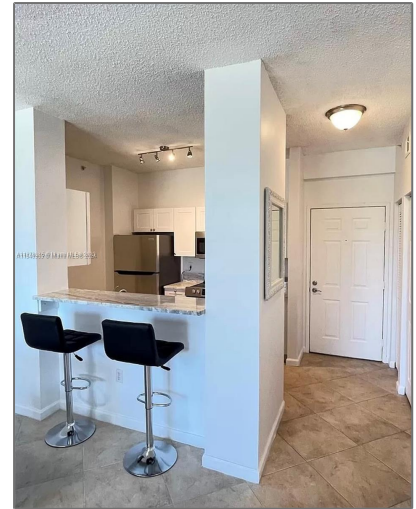

Residential Lease For Rent

705 Sqft - 651 Okeechobee Blvd # 205, West Palm Beach, Florida 33401

Basic [Details](#)

Property Type: **Residential Lease**

Listing Type: **For Rent**

Listing ID: **A11540965**

Price: **\$2,300**