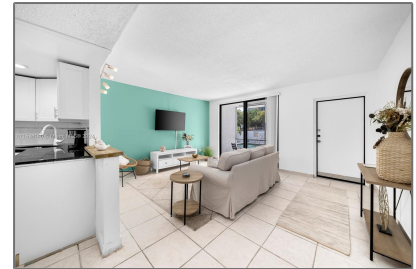

Residential Lease For Rent

27,969 Sqft - 2345 NE 135th St # 102, North
Miami, Florida 33181

Basic [Details](#)

Property Type: **Residential Lease**

Listing Type: **For Rent**

Listing ID: **A11538140**

Price: **\$2,200**