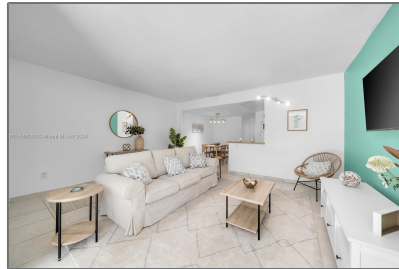

Residential Lease For Rent

27,969 Sqft - 2345 NE 135th St # 102, North
Miami, Florida 33181

Basic [Details](#)

Property Type: **Residential Lease**

Listing Type: **For Rent**

Listing ID: **A11538140**

Price: **\$2,200**