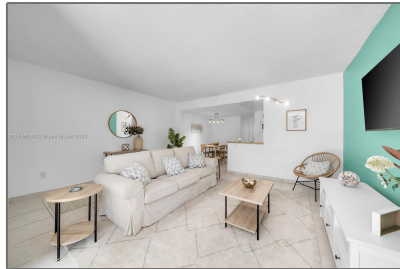

Residential Lease For Rent

27,969 Sqft - 2345 NE 135th St # 102, North
Miami, Florida 33181

Basic [Details](#)

Property Type: **Residential Lease**

Listing Type: **For Rent**

Listing ID: **A11538140**

Price: **\$2,200**