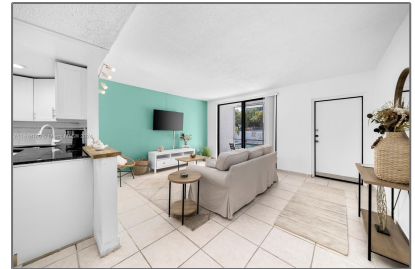

Residential Lease For Rent

27,969 Sqft - 2345 NE 135th St # 102, North
Miami, Florida 33181

Basic [Details](#)

Property Type: **Residential Lease**

Listing Type: **For Rent**

Listing ID: **A11538140**

Price: **\$2,200**