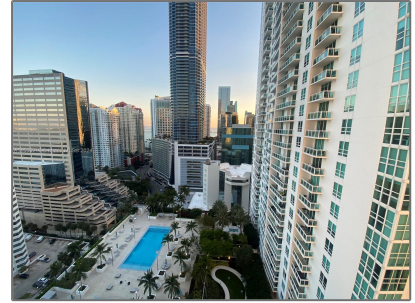

Residential Lease For Rent

688 Sqft - 950 Brickell Bay Dr # 2503, Miami, Florida 33131

Basic [Details](#)

Property Type: **Residential Lease**

Listing Type: **For Rent**

Listing ID: **A11538212**

Price: **\$2,900**

City: **Miami**

Zipcode: **33131**

Street: **950 Brickell Bay Dr
2503**

Building Name: **THE PLAZA 851
BRICKELL**

Floor Number: **0**

Longitude: **W81° 48' 35.6"**

Features

Furnished: