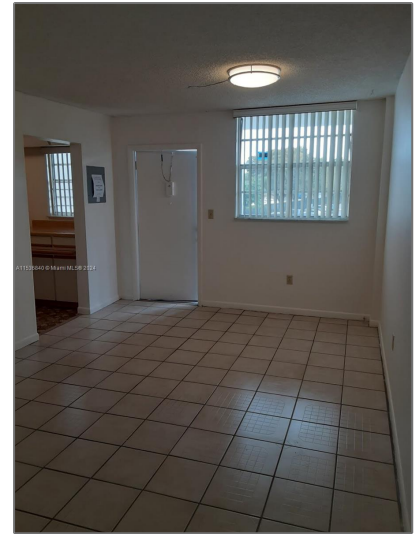

Residential Lease For Rent

1,135 Sqft - 14140 SW 84th St # H, Miami, Florida 33183

Basic [Details](#)

Property Type: **Residential Lease**

Listing Type: **For Rent**

Listing ID: **A11536840**

Price: **\$2,150**

Bedrooms: **2**

Bathrooms: **2**

Square Footage: **1,135 Sqft**

Year Built: **1974**

Address [Map](#)

Country: **US**

State: **FL**

County: **Miami-Dade County**