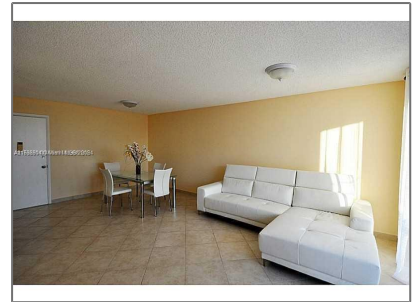

Residential For Sale

1,109 Sqft - 3161 S OCEAN DR # 607, Hallandale Beach, Florida 33009

Basic [Details](#)

Property Type: **Residential**

Listing Type: **For Sale**

Listing ID: **A11536804**

Price: **\$330,000**