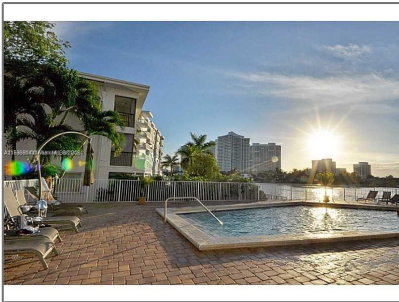

Residential For Sale

1,109 Sqft - 3161 S OCEAN DR # 607, Hallandale Beach, Florida 33009

Basic [Details](#)

Property Type: **Residential**

Listing Type: **For Sale**

Listing ID: **A11536804**

Price: **\$330,000**

City: **Hallandale Beach**

Zipcode: **33009**

Street: **3161 S OCEAN DR
607**

Building Name: **CLIFTON CONDO**

Floor Number: **0**

Longitude: **W81° 52' 39.1"**

Features

✓ Heating System: **Central**