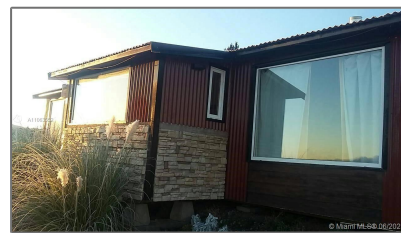

Commercial Land For Sale

- Ruta 259, ch

Basic [Details](#)

Property Type: **Commercial Land**

Listing Type: **For Sale**

Listing ID: **A11063552**

Price: **\$260,000**

Lot Area: **108,715 Sqft**