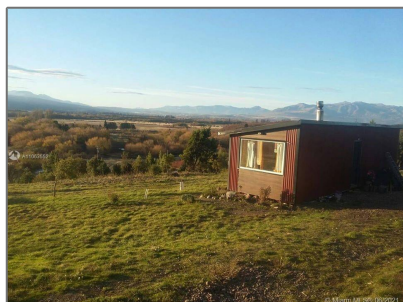

Commercial Land For Sale

- Ruta 259, ch

Basic [Details](#)

Property Type: **Commercial Land**

Listing Type: **For Sale**

Listing ID: **A11063552**

Price: **\$260,000**

Lot Area: **108,715 Sqft**