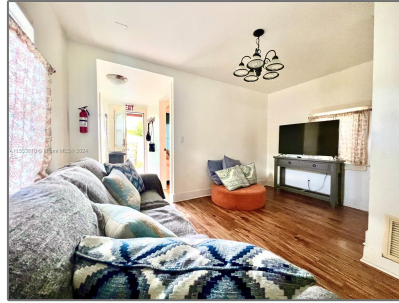

Residential Lease For Rent

1,176 Sqft - 2220 Roosevelt St, Hollywood, Florida
33020

Basic [Details](#)

Property Type: **Residential Lease**

Listing Type: **For Rent**

Listing ID: **A11533810**

Price: **\$3,700**