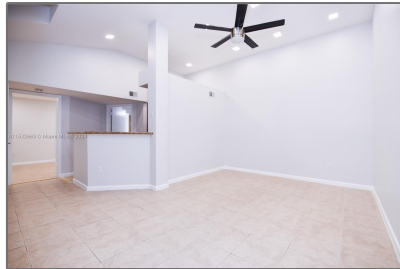

## Basic [Details](#)

Property Type: **Residential Lease**

Listing Type: **For Rent**

Listing ID: **A11532663**

Price: **\$1,850**

Bedrooms: **1**

Bathrooms: **1**

Square Footage: **630 Sqft**