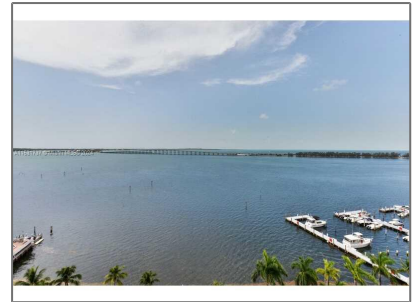

Residential For Sale

2,412 Sqft - 1541 Brickell Ave # C1507, Miami,
Florida 33129

Basic [Details](#)

Property Type: **Residential**

Listing Type: **For Sale**

Listing ID: **A11531737**

Price: **\$1,980,000**

Zipcode: **33129**

Street: **1541 Brickell Ave #
C1507**

Building Name: **THE PALACE
CONDO**

Floor Number: **0**

Longitude: **W81° 48' 27.1"**

Latitude:

N25° 45' 23"

Agent [Info](#)