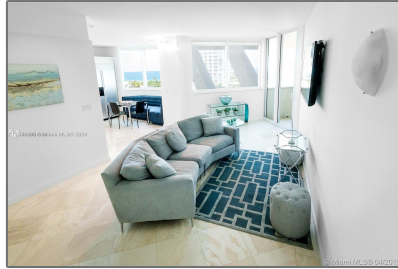

Residential Lease For Rent

1,090 Sqft - 300 S Pointe Dr # 909, Miami Beach, Florida 33139

Basic [Details](#)

Property Type: **Residential Lease**

Listing Type: **For Rent**

Listing ID: **A11531405**

Price: **\$6,000**