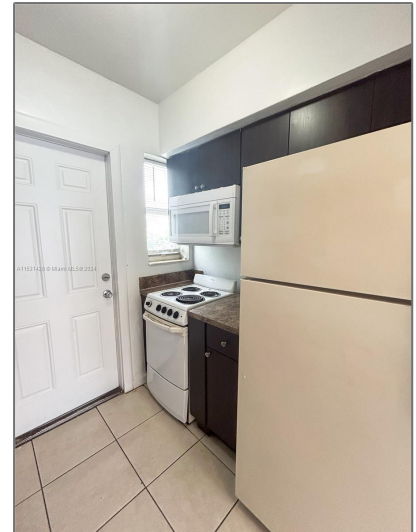

# Residential Lease For Rent

560 Sqft - 1255 SW 6th St # 6, Miami, Florida  
33135

## Basic [Details](#)

Property Type: **Residential Lease**

Listing Type: **For Rent**

Listing ID: **A11531428**

Price: **\$1,700**

Bedrooms: **1**

Bathrooms: **1**

Square Footage: **560 Sqft**