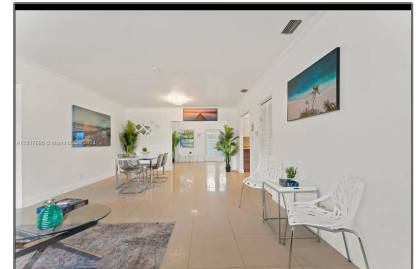

Residential Lease For Rent

1,580 Sqft - 1080 NE 83rd St, Miami, Florida
33138

Basic [Details](#)

Property Type:	Residential Lease
Listing Type:	For Rent
Listing ID:	A11517698
Price:	\$4,000
Bedrooms:	3
Bathrooms:	2
Square Footage:	1,580 Sqft
Year Built:	1954
Lot Area:	5,555 Sqft