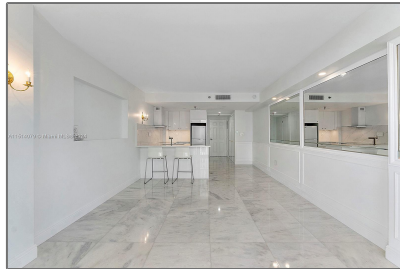

# Residential Lease For Rent

370 Sqft - 540 Brickell Key Dr # 928, Miami,  
Florida 33131