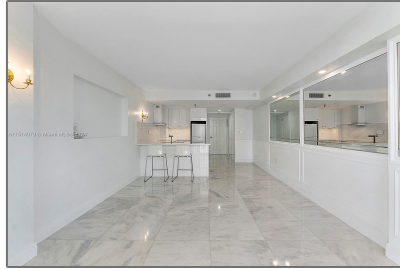

Residential Lease For Rent

370 Sqft - 540 Brickell Key Dr # 928, Miami, Florida 33131

Basic [Details](#)

Property Type:	Residential Lease
Listing Type:	For Rent
Listing ID:	A11514079
Price:	\$2,600
Bathrooms:	1
Square Footage:	370 Sqft
Year Built:	1991

Features

<input checked="" type="checkbox"/>	Swimming Pool:	In Ground
<input checked="" type="checkbox"/>	View:	Bay
<input checked="" type="checkbox"/>	Furnished:	Unfurnished

Address [Map](#)

Country:	US
State:	FL
County:	Miami-Dade County
City:	Miami
Zipcode:	33131
Street:	540 Brickell Key Dr # 928
Building Name:	BRICKELL KEY II CONDO
Floor Number:	0
Longitude:	W81° 48' 58.6"
Latitude:	N25° 46' 4.8"