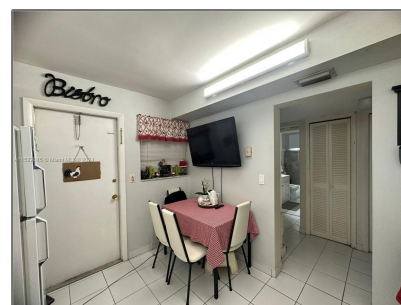

Residential For Sale

770 Sqft - 215 SE 3rd Ave # 102A, Hallandale
Beach, Florida 33009

Basic [Details](#)

Property Type: **Residential**

Listing Type: **For Sale**

Listing ID: **A11522045**

Price: **\$119,990**