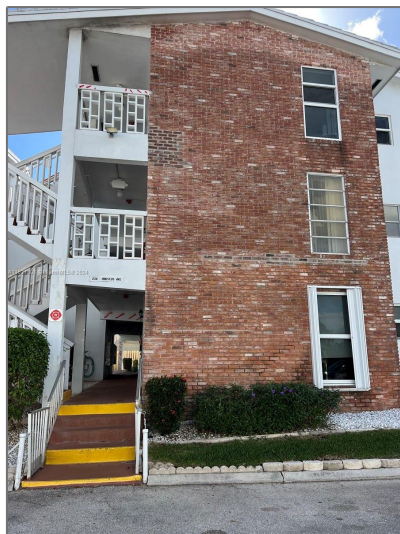

# Residential For Sale

640 Sqft - 234 Hibiscus Ave # 367, Lauderdale By The Sea, Florida 33308

## Basic [Details](#)

Property Type:	<b>Residential</b>
Listing Type:	<b>For Sale</b>
Listing ID:	<b>A11521801</b>
Price:	<b>\$215,000</b>
Bedrooms:	<b>1</b>
Bathrooms:	<b>1</b>
Square Footage:	<b>640 Sqft</b>
Year Built:	<b>1966</b>