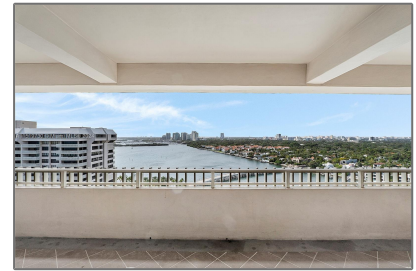

Residential Lease For Rent

2,424 Sqft - 2 Grove Isle Dr, Miami, Florida 33133

Basic [Details](#)

Property Type:	Residential Lease
Listing Type:	For Rent
Listing ID:	A11519730
Price:	\$11,900
Bedrooms:	3
Bathrooms:	2
Half Bathrooms:	1
Square Footage:	2,424 Sqft
Year Built:	1980

Address [Map](#)

Country:	US
State:	FL
County:	Miami-Dade County
City:	Miami
Zipcode:	33133
Street:	2 Grove Isle Dr
Building Name:	GROVE ISLE CONDO
Floor Number:	0
Longitude:	W81° 46' 52.2"

Latitude:

N25° 44' 8.8"