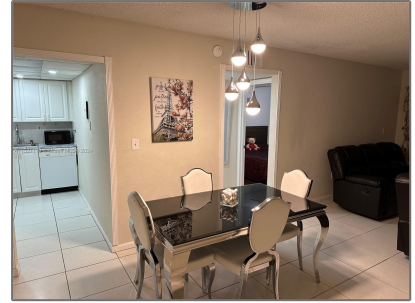

# Residential Lease For Rent

660 Sqft - 17530 NW 68th Ave # C2010, Hialeah,  
Florida 33015