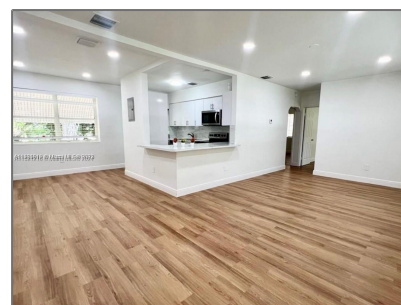

## Basic [Details](#)

Property Type: **Residential Lease**

Listing Type: **For Rent**

Listing ID: **A11521216**

Price: **\$2,900**

Bedrooms: **3**

Bathrooms: **2**

Square Footage: **1,417 Sqft**