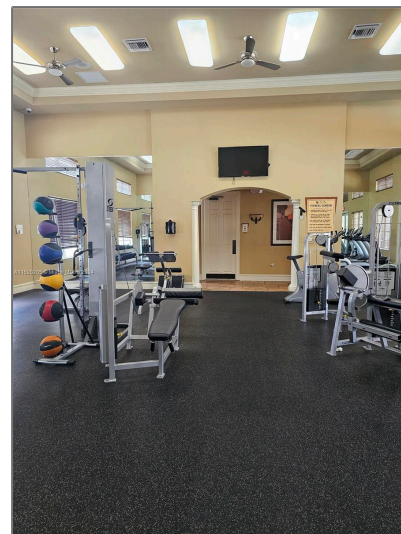

Residential Lease For Rent

745 Sqft - 6505 Emerald Dunes Dr # 303, West
Palm Beach, Florida 33411

Basic [Details](#)

Property Type: **Residential Lease**

Listing Type: **For Rent**

Listing ID: **A11520205**