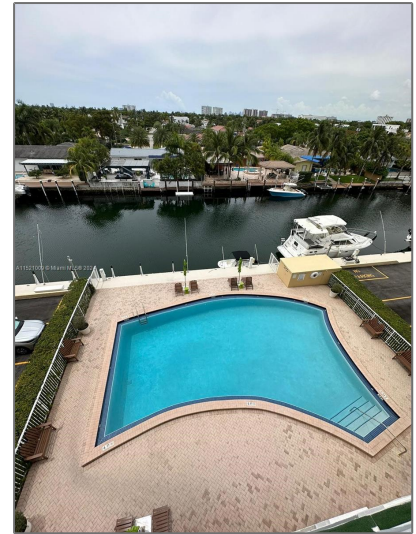

Residential Lease For Rent

806 Sqft - 2000 NE 135th St # 507, North Miami, Florida 33181

Basic [Details](#)

Property Type: **Residential Lease**

Listing Type: **For Rent**

Listing ID: **A11521009**

Price: **\$1,700**

City: **North Miami**

Zipcode: **33181**

Street: **2000 NE 135th St # 507**

Features

✓ Swimming Pool: **Above Ground**

✓ Heating System: **Central**

✓ Cooling System: **Central Air**

✓ Furnished: **Unfurnished**