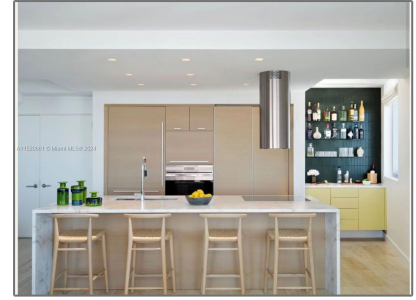

Residential Lease For Rent

1,396 Sqft - 1445 16th St # 5, Miami Beach,
Florida 33139

Basic [Details](#)

Property Type:	Residential Lease
Listing Type:	For Rent
Listing ID:	A11520681
Price:	\$8,500
Bedrooms:	2
Bathrooms:	2
Half Bathrooms:	1
Square Footage:	1,396 Sqft
Year Built:	2008

Features

<input checked="" type="checkbox"/>	Swimming Pool:	In Ground
<input checked="" type="checkbox"/>	View:	Bay, Other
<input checked="" type="checkbox"/>	Furnished:	Furnished

Address [Map](#)

Country:	US
State:	FL
County:	Miami-Dade County
City:	Miami Beach
Zipcode:	33139
Street:	1445 16th St # 5
Building Name:	CAPRI SOUTH BEACH CONDO
Floor Number:	0