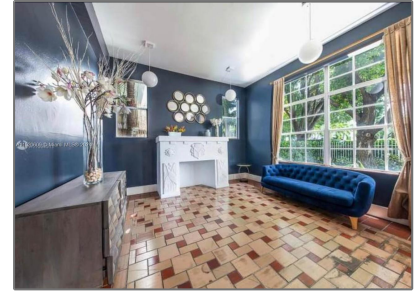

Residential Lease For Rent

660 Sqft - 1008 Jefferson Ave # 203, Miami Beach, Florida 33139

Basic Details

Property Type:	Residential Lease
Listing Type:	For Rent
Listing ID:	A11520609
Price:	\$3,200
Bedrooms:	2
Bathrooms:	1
Square Footage:	660 Sqft
Year Built:	1935