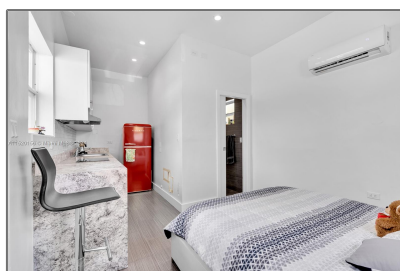

## Basic [Details](#)

Property Type: **Residential Lease**

Listing Type: **For Rent**

Listing ID: **A11520156**

Price: **\$1,550**

Bathrooms: **1**

Square Footage: **2,612 Sqft**

Year Built: **1956**