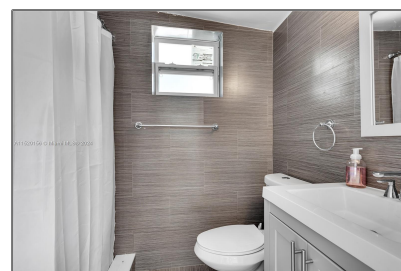

## Basic [Details](#)

Property Type: **Residential Lease**

Listing Type: **For Rent**

Listing ID: **A11520156**

Price: **\$1,550**

Bathrooms: **1**

Square Footage: **2,612 Sqft**

Year Built: **1956**